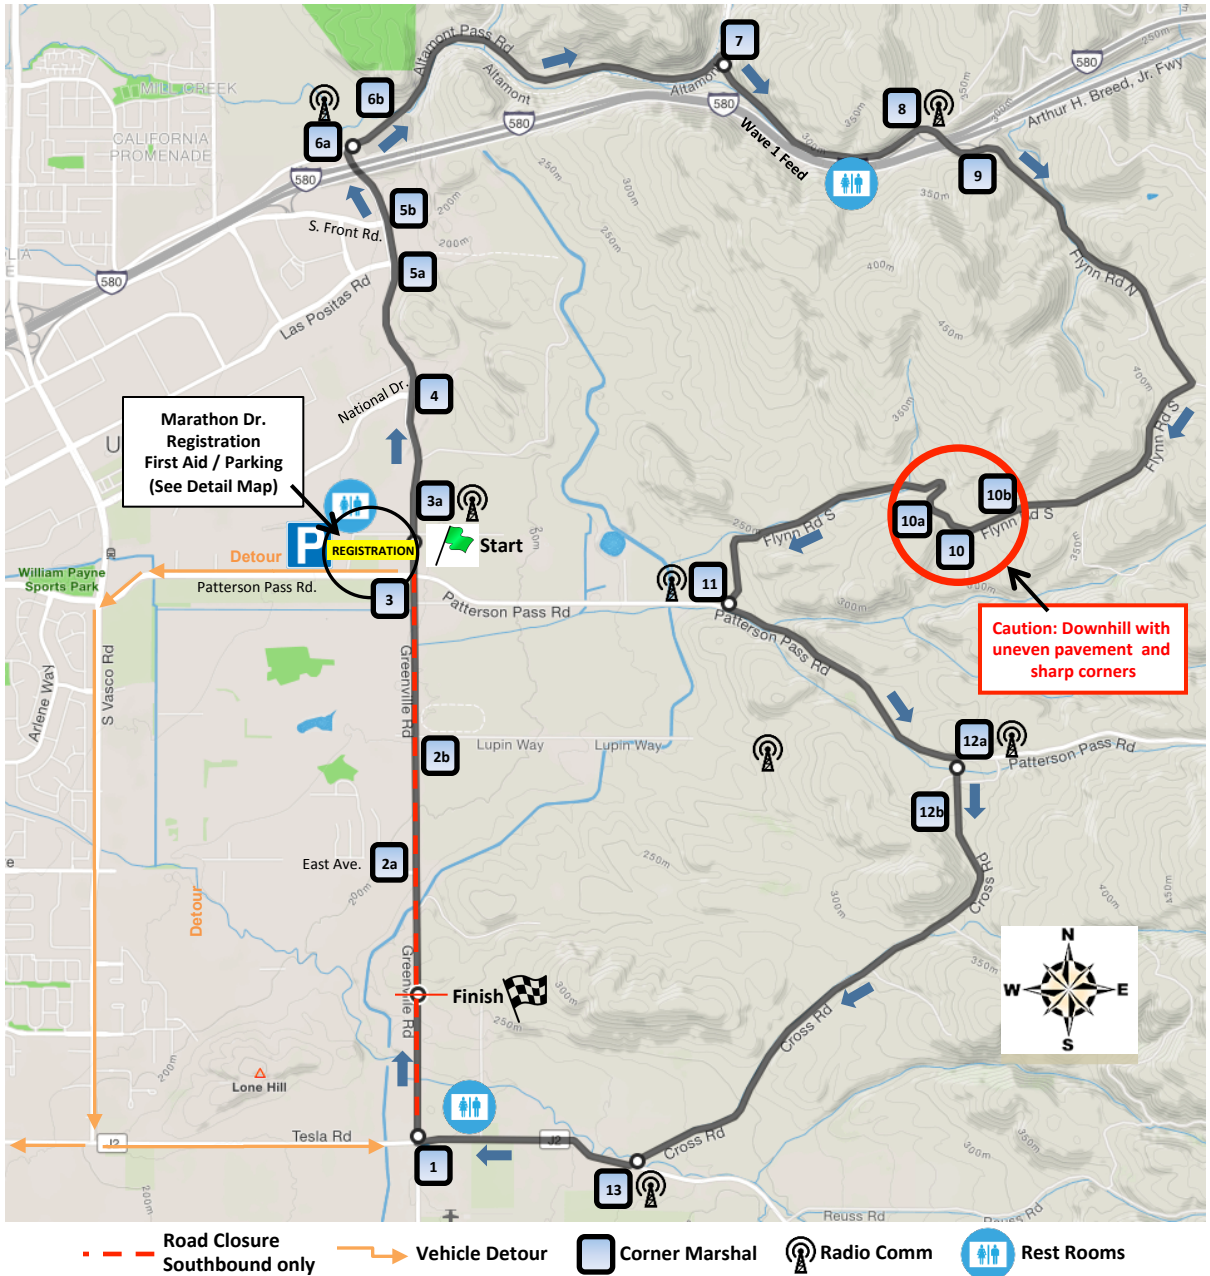

2018 Wente Vineyards Road Race Classic Course Map

The Wente Vineyards Road Race Classic course is a clock-wise 14.6 mile loop with between 3 and 5 laps for select race categories starting at 8:00am. The Staging / Start line is on Marathon Dr. at Greenville Rd. The course heads north on Greenville Rd. After crossing under Hwy 580 turn right onto Old Altamont Rd. Left turn up Carroll Rd. To the Feed Zone. From there the route proceeds over interstate 580 and becomes N. Flynn Rd. After a sharp right turn it becomes S. Flynn Rd. Be cautious of the downhill with uneven pavement with sharp corners (see map). Turn Left onto Patterson Pass Rd. then right onto Cross Rd. Next turn right onto Tesla Rd. then Right onto Greenville Rd. The Finish Line is on the top of Greenville Rd, 1 Kilometer from the intersection of Tesla Rd.