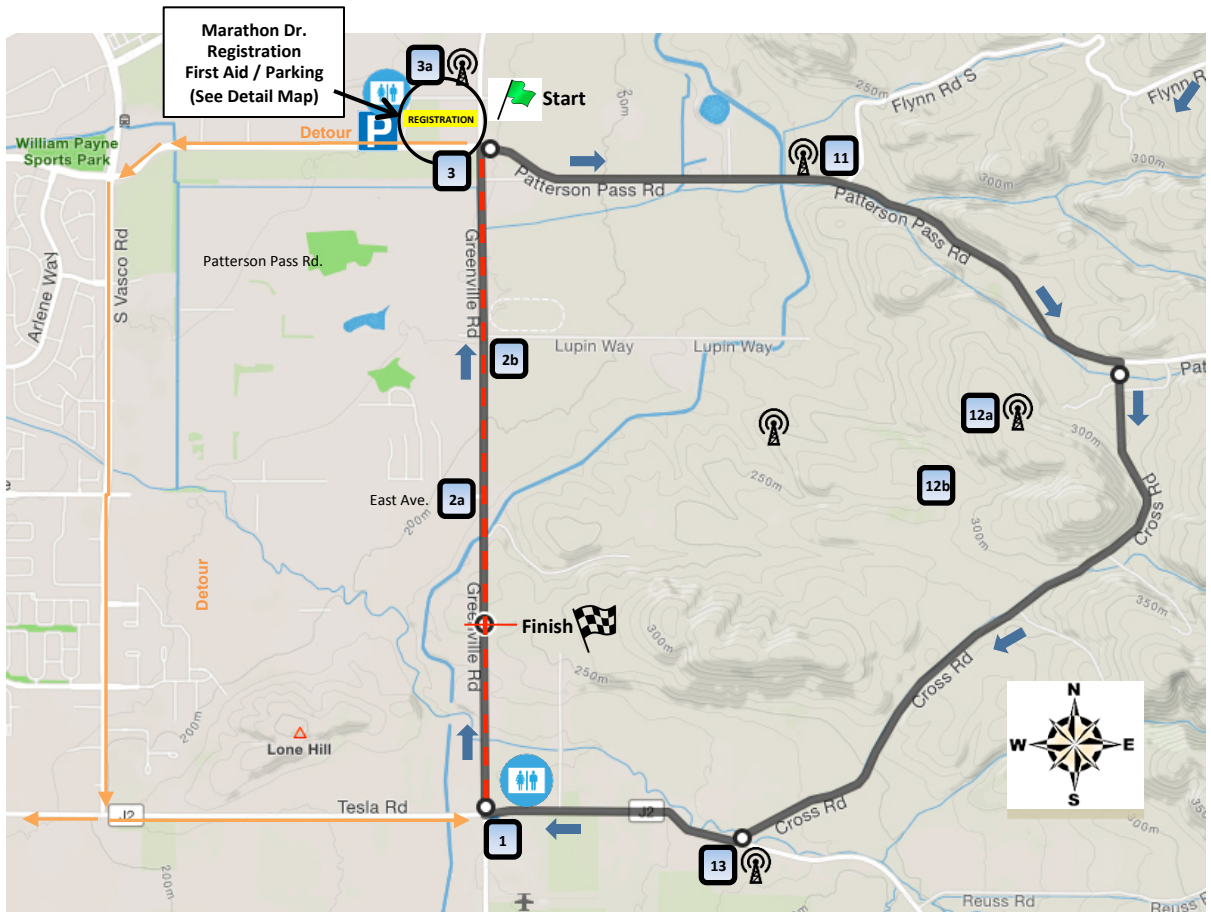

# 2018 Wente Vineyards Road Race Patterson Pass Course Map

- - - Road Closure Southbound only
- Vehicle Detour
- Corner Marshal
- 📶 Radio Comm
- ♿ Rest Rooms

The Wente Vineyards Road Race Patterson Pass course is a clock-wise 7.5 mile loop with between 3 and 5 laps for select race categories starting at 11:30am. The Staging / Start line is on Marathon Dr. at Greenville Rd. From the staging area, the promenade turns right onto Greenville Rd. and proceeds south to the left turn onto the race course at the corner of Greenville Rd. and Patterson Pass Rd. The race course is Patterson Pass Rd, right onto Cross Rd, right onto Tesla Rd. and right onto Greenville Rd. The Finish Line is on the top of Greenville Rd, 1 Kilometer from the intersection of Tesla Rd. The 1<sup>st</sup> lap starts after crossing the finish line the 1<sup>st</sup> time.