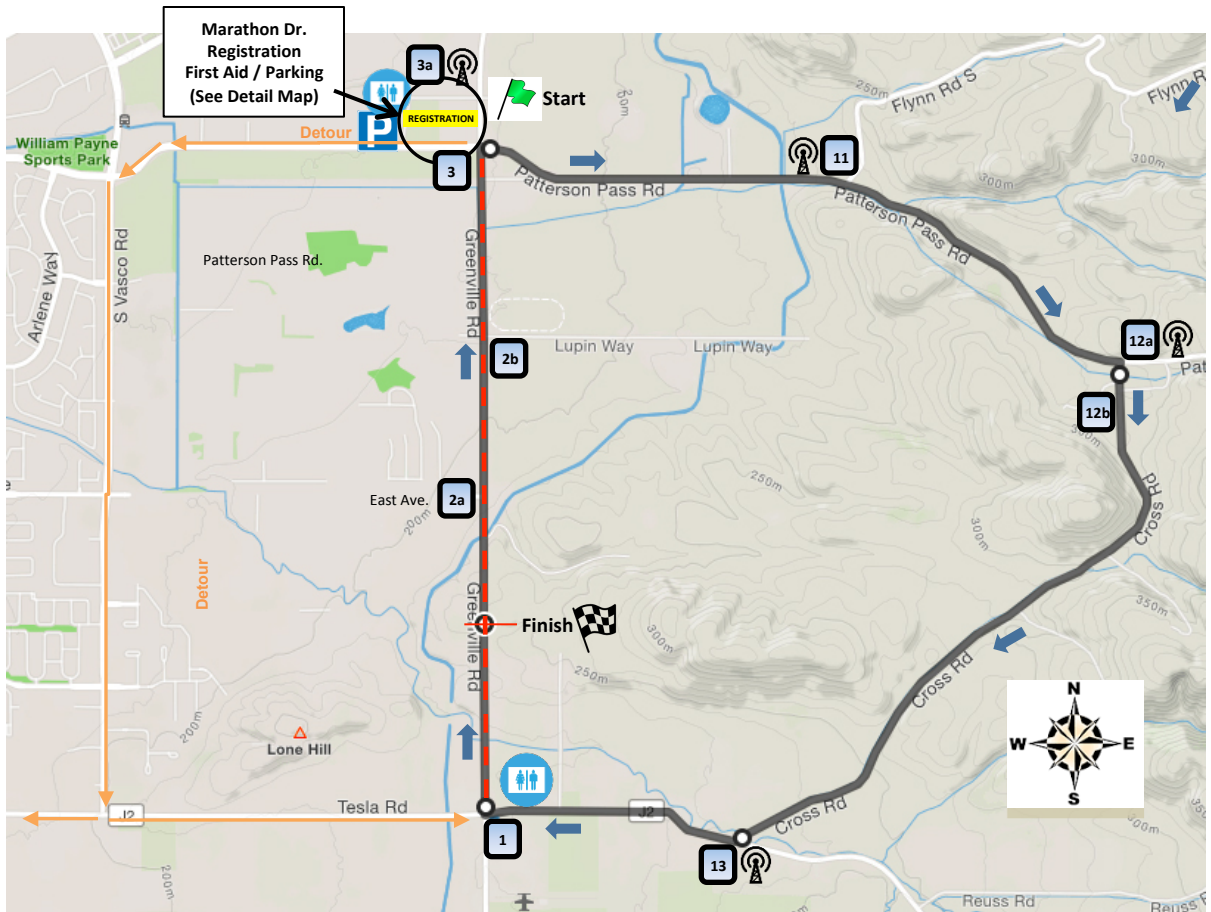

2018 Wente Vineyards Road Race Patterson Pass Course Map

- - - Road Closure Southbound only
- Vehicle Detour
- Corner Marshal
- 📶 Radio Comm
- ♿ Rest Rooms

The Wente Vineyards Road Race Patterson Pass course is a clock-wise 7.5 mile loop with between 3 and 5 laps for select race categories starting at 11:30am. The Staging / Start line is on Marathon Dr. at Greenville Rd. From the staging area, the promenade turns right onto Greenville Rd. and proceeds south to the left turn onto the race course at the corner of Greenville Rd. and Patterson Pass Rd. The race course is Patterson Pass Rd, right onto Cross Rd, right onto Tesla Rd. and right onto Greenville Rd. The Finish Line is on the top of Greenville Rd, 1 Kilometer from the intersection of Tesla Rd. The 1st lap starts after crossing the finish line the 1st time.